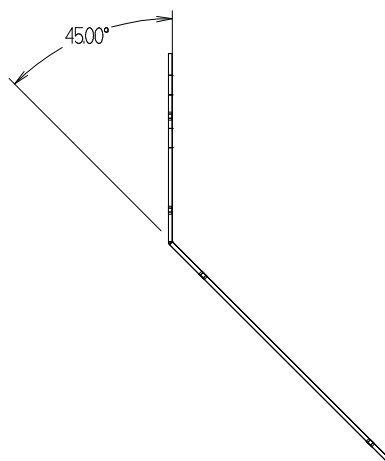

UNI-05-45

Fixed 45° Tilt Angle Mount for the BSP5-12 and other compatible solar modules.

MOUNT WITH 5 WATT MODULE

TOP VIEW ROTATED 45 DEG

SIDE VIEW

TOP VIEW

All measurements in inches.