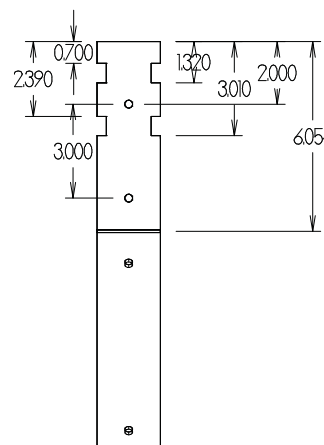

UNI-05-45

Fixed 45° Tilt Angle Mount for the BSP5-12 and other compatible solar modules.

MOUNT WITH 5 WATT MODULE

TOP VIEW ROTATED 45 DEG

SIDE VIEW

TOP VIEW

All measurements in inches.