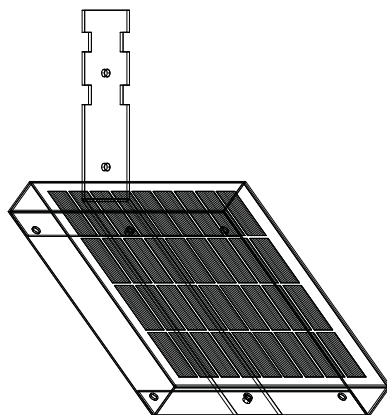

UNI-05-45

Fixed 45° Tilt Angle Mount for the BSP5-12 and other compatible solar modules.

MOUNT WITH 5 WATT MODULE

TOP VIEW ROTATED 45 DEG

SIDE VIEW

TOP VIEW

All measurements in inches.