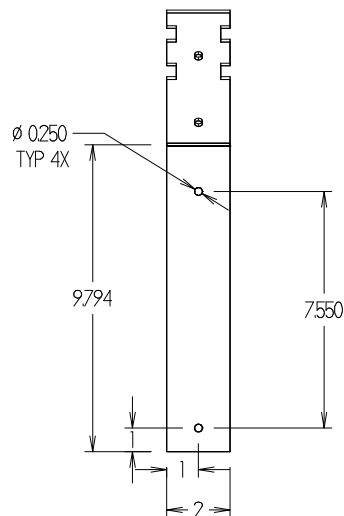

UNI-05-45

Fixed 45° Tilt Angle Mount for the BSP5-12 and other compatible solar modules.

MOUNT WITH 5 WATT MODULE

TOP VIEW ROTATED 45 DEG

SIDE VIEW

TOP VIEW

All measurements in inches.